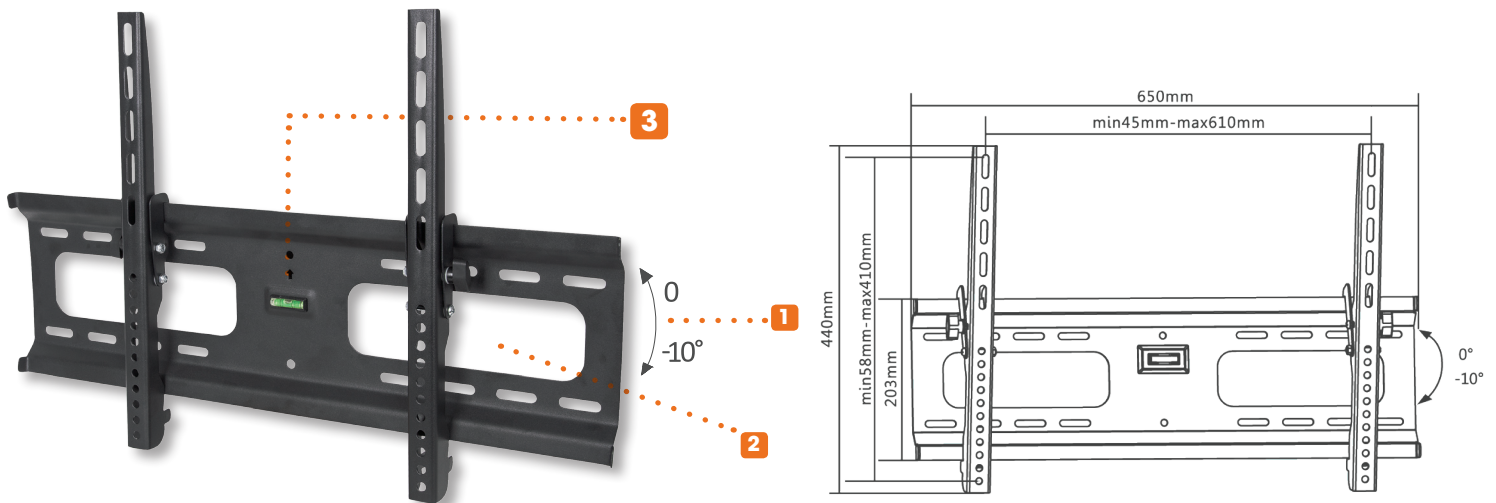

Visualizing Quality Control with Manhattan Mounts

Universal Flat-Panel TV Tilting Wall Mount

Model #424752

1. 10° Freely Tilt
2. Simple Construction with Open Architecture
3. Integrated Bubble Level

For more information, visit
manhattanproducts.com