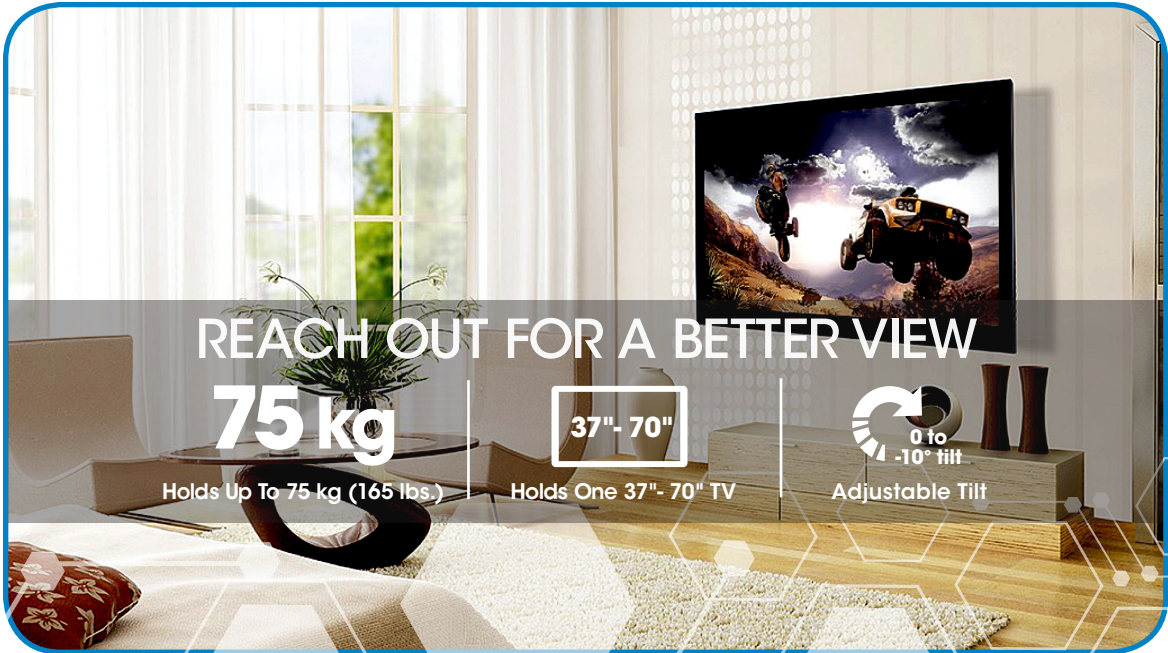

Visualizing Quality Control with Manhattan Mounts

Universal Flat-Panel TV Tilting Wall Mount

Model #424752

1. 10° Freely Tilt
2. Simple Construction with Open Architecture
3. Integrated Bubble Level

For more information, visit
manhattanproducts.com