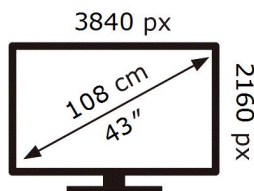

ENERG

SAMSUNG

QE43QN90CAT

54 kWh/1000h

ABCDEF **G**

HDR

114 kWh/1000h

2019/2013