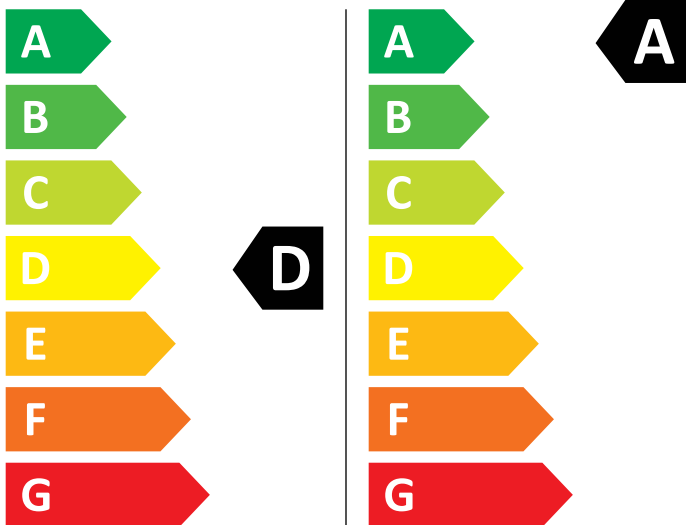

# ENERG

AEG

LWR85165A 914611205

307 kWh/100

51 kWh/100

6,0 kg

10,0 kg

75 L