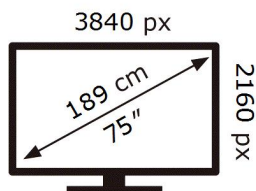

ENERG

SAMSUNG

QE75Q70DAT

83 kWh/1000h

ABCDEF **G**

228 kWh/1000h

2019/2013